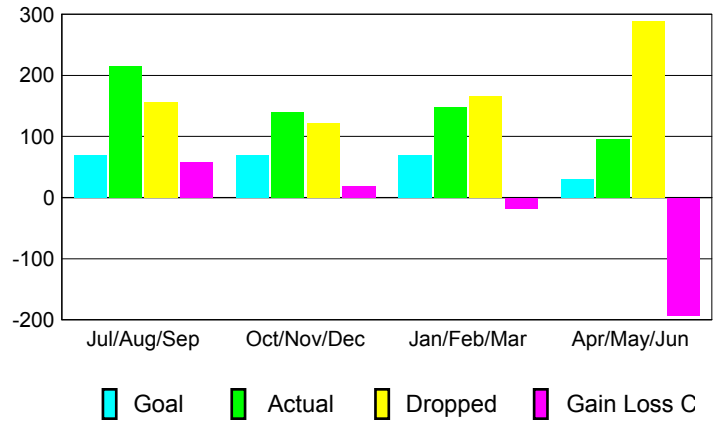

GMT: **BYEONG-DEOK KIM**

Location: **REPUBLIC OF KOREA**

GMT CA: **5**

CLUBS

Month	New Club Goal	Actual New Clubs	Actual Dropped Clubs	Gain/Loss of Clubs
2012-2013				
Jul/Aug/Sep	1	0	0	0
Oct/Nov/Dec	1	0	0	0
Jan/Feb/Mar	1	0	0	0
Apr/May/Jun	0	0	0	0
Totals	3	0	0	0

Club Results 2012-2013

Goal, New, Dropped, Gain/Loss

MEMBERSHIP

Month	Net Memb Goal	Actual New Memb	Actual Dropped Memb	Gain/Loss of Memb
2012-2013				
Jul/Aug/Sep	70	215	157	58
Oct/Nov/Dec	70	140	122	18
Jan/Feb/Mar	70	148	166	-18
Apr/May/Jun	30	96	289	-193
Totals	240	599	734	-135

Membership Results 2012-2013

Goal, New, Dropped, Gain/Loss

YTD Status Quo Clubs 2012-2013

Status Quo Clubs Compared to Status Quo Members

Gender Comparison 2012-2013

Club Gain/Loss 2012-2013

Membership Gain/Loss 2012-2013