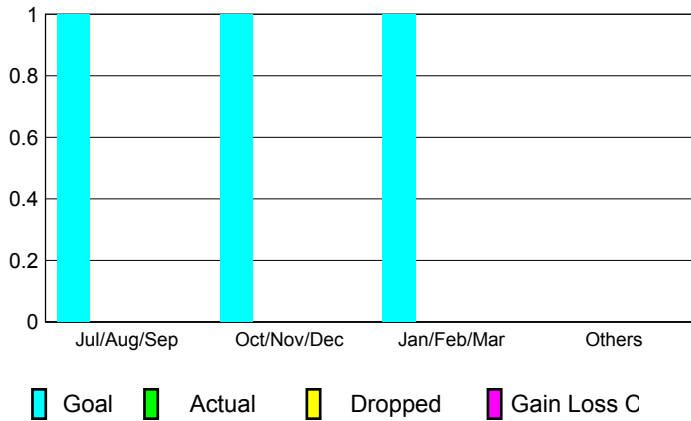

GMT: **BYEONG-DEOK KIM**

Location: **REPUBLIC OF KOREA**

GMT CA: **5**

CLUBS

Month	New Club Goal	Actual New Clubs	Actual Dropped Clubs	Gain/Loss of Clubs
2012-2013				
Jul/Aug/Sep	1	0	0	0
Oct/Nov/Dec	1	0	0	0
Jan/Feb/Mar	1	0	0	0
Apr/May/Jun	0	0	0	0
Totals	3	0	0	0

Club Results 2012-2013

Goal, New, Dropped, Gain/Loss

MEMBERSHIP

Month	Net Memb Goal	Actual New Memb	Actual Dropped Memb	Gain/Loss of Memb
2012-2013				
Jul/Aug/Sep	70	215	157	58
Oct/Nov/Dec	70	140	122	18
Jan/Feb/Mar	70	148	166	-18
Apr/May/Jun	30	96	289	-193
Totals	240	599	734	-135